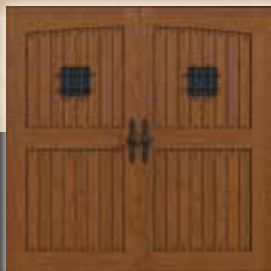

Rustic Styles

Burton's Rustic Style Custom Garage Doors convey the romantic charm of a country estate nestled in the rolling hills of France.

Security with a cozy, inviting, fuss-free ambience.

Our superior craftsmen create newly constructed garage doors that effectively mimic the warm character of age.

Burton's Rustic Style Doors combine simplicity, understatement, and natural wood materials in earthy tones with meticulous attention to detail in construction and installation. The product is a solid quality garage door worthy of a country squire.